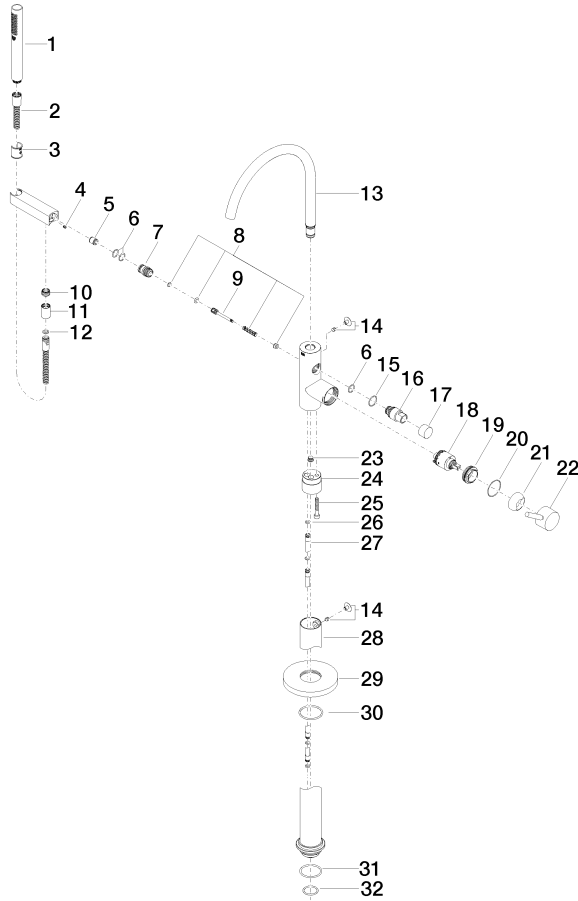

Single-lever bath mixer with stand pipe for free-standing assembly with hand shower set - Brushed Durabross (23kt Gold)

TARA

25 863 661

Single-lever bath mixer with stand pipe for free-standing assembly with hand shower set - Brushed Durabron (23kt Gold)

TARA

25 863 661

Spare parts list

No.	Item Number	Name	Quantity used	Delivery time
1	90 12 11 140 30-28	shower	1	20
2	90 30 02 072 00-28	Metal shower hose 1/2" x 3/8" x 1250 mm - Brushed Durabron (23kt Gold)	1	20
3	09 18 40 118 90	sleeve	1	2
4	09 31 11 058 90	pin	1	2
5	90 23 01 141 00 90	back-flow preventer	1	2
6	90 14 10 010 00 90	seal	3	2
7	09 24 03 153 20-28	nipple	1	-
Spare part can no longer be ordered, please order the replacement item				
8	90 16 02 023 00 90	spring	1	2
9	09 31 09 102 20-28	pull-rod	1	-
Spare part can no longer be ordered, please order the replacement item				
10	09 24 03 069 90	nipple	1	2
11	90 21 02 069 00-28	cover	1	20
12	90 14 20 026 00 90	seal	1	2
13	90 28 22 327 01-28	spout	1	20
14	04 31 20 036 00 90	plug	2	2
15	09 14 10 112 90	seal	1	2
16	09 21 34 081 20-28	nipple	1	20
17	09 20 88 002-28	handle	1	20
18	90 15 05 039 00 90	cartridge	1	2
19	09 24 04 298 90	nut	1	2
20	09 14 10 037 90	seal	1	2
21	09 28 30 036-28	cover	1	20
22	90 20 66 005 00-28	handle	1	20
23	04 31 20 039 11 90	plug	1	2
24	09 24 03 152 20-28	adaptor	1	-
Spare part can no longer be ordered, please order the replacement item				
25	09 30 30 111 90	screw	1	2
26	09 14 10 139 90	seal	2	2
27	04 28 22 025 00 90	connection	2	2
28	04 28 22 030 00-28	pipe	1	20
29	09 27 88 007-28	rosette	1	20
30	90 14 10 129 00 90	seal	1	2
31	09 14 10 084 90	seal	1	2
32	09 14 10 018 90	seal	1	2