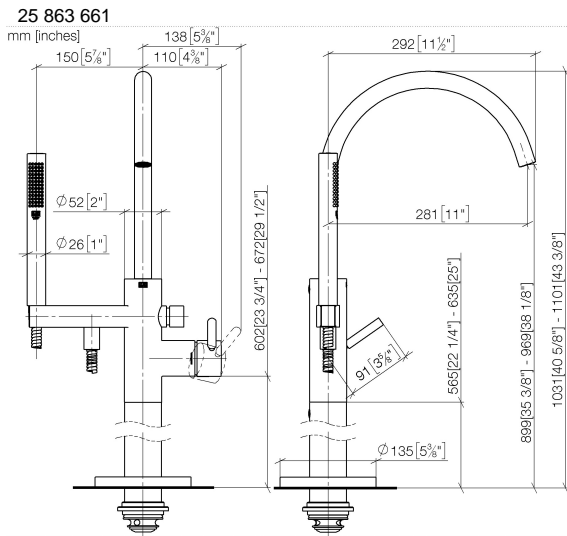

Single-lever bath mixer with stand pipe for free-standing assembly with hand shower set - Brushed Durabrass (23kt Gold)

TARA

25 863 661

Fits: TARA, META

- spout: circular, air-enriched flow
- max. flow 19.5 l/min at 3 bar flow pressure
- Hand shower: COMPACT RAIN, max. flow rate 6.8 l/min (at 3 bar)
- bar-type hand shower with anti-scale system
- pivotable spout 360°
- 281mm projection
- wall bracket
- automatic bath/shower diverter
- total height 1031 - 1101 mm
- stand pipe height 565 - 635 mm
- height up to aerator 899 – 969 mm
- slide-on rosettes Ø 135 mm
- metal shower hose 1250mm with integrated anti-twist protection
- WRAS 2001027

Required miscellaneous

- Concealed floor mounting -**
- max. recess depth 150 mm
 - min. recess depth 80 mm

35 945 970 90

Single-lever bath mixer with stand pipe for free-standing assembly with hand shower set - Brushed Durabron (23kt Gold)

TARA

Flow rate chart

Certificates

Belgaqua_19_77_27. WRAS_2001027. LGA_29727.

Single-lever bath mixer with stand pipe for free-standing assembly with hand shower set - Brushed Durabross (23kt Gold)

TARA

25 863 661