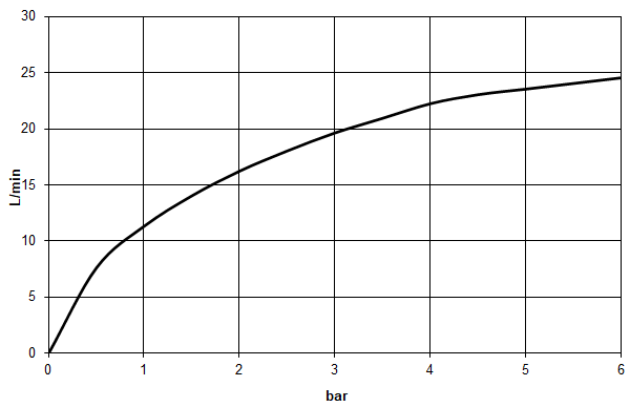

Flow rate chart

Certificates

Belgaqua_19_77_27. WRAS_2001027. LGA_29727.